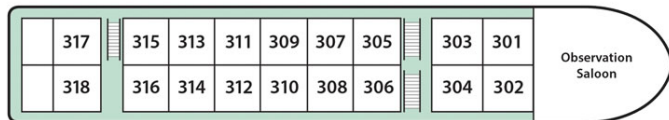

ELEVATION

UPPER DECK PLAN