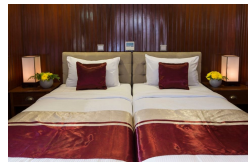

Main Deck Twin Sharing. From

Main Deck Twin/Double. From

Suite. From

Upper Deck Suite Double Sharing

Upper Deck Twin Sharing

Upper Deck Twin Sharing. From

Upper Deck Twin/Double. From

The Small Cruise Ship Collection

PRICING

02-Oct-2026 to 05-Oct-2026

Main Deck Twin/Double. From	£804 GBP pp
Upper Deck Twin/Double. From	£1093 GBP pp
Main Deck Twin Single Use	£1118 GBP pp
Upper Deck Twin Single Use	£1518 GBP pp
Suite. From	£2042 GBP pp
Upper Deck Suite Double Single Use	£2838 GBP pp

06-Oct-2026 to 09-Oct-2026

Main Deck Twin/Double. From	£815 GBP pp
Upper Deck Twin/Double. From	£1093 GBP pp
Main Deck Twin Single Use	£1133 GBP pp
Upper Deck Twin Single Use	£1518 GBP pp
Suite. From	£2069 GBP pp
Upper Deck Suite Double Single Use	£2876 GBP pp

10-Oct-2026 to 13-Oct-2026

Main Deck Twin/Double. From	£969 GBP pp
Upper Deck Twin/Double. From	£1093 GBP pp
Main Deck Twin Single Use	£1349 GBP pp
Upper Deck Twin Single Use	£1518 GBP pp
Suite. From	£2042 GBP pp
Upper Deck Suite Double Single Use	£2838 GBP pp