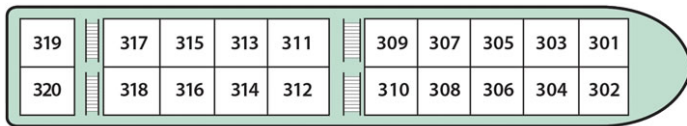

The Small Cruise Ship Collection

www.small-cruise-ships.com

01432 507 280 (within UK)

info@small-cruise-ships.com | small-cruise-ships.com

The Small Cruise Ship Collection

www.small-cruise-ships.com

small-cruise-ships.com

info@small-cruise-ships.com

INSIDE YOUR SHIP

ELEVATION

UPPER DECK PLAN

MAIN DECK PLAN

Main Deck Twin Sharing

Main Deck Twin Single Use

Upper Deck Suite Double Sharing