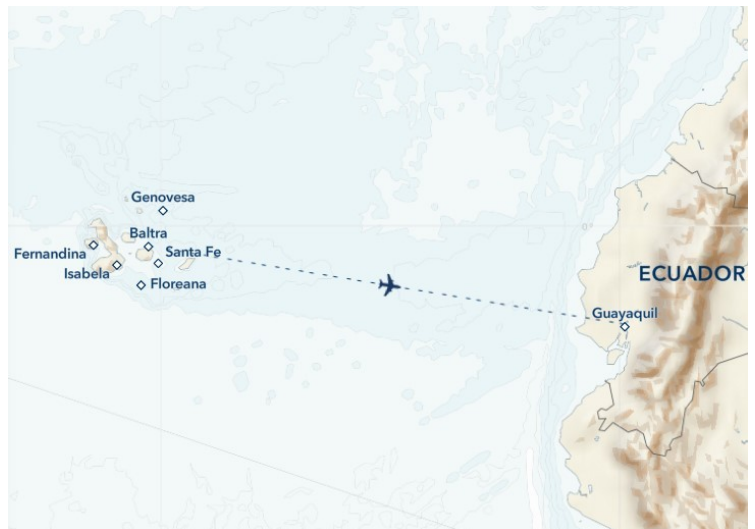

EXPLORING GALAPAGOS SMALL SHIP CRUISE

Zodiac to pristine beaches, kayak or stand-up paddleboard along volcanic shores, explore wildlife on land or under the sea. Experience the Galapagos aboard two elegant and nimble ships, well-equipped for up-close exploration. Perfect for couples, families, and solo travelers. Encounter abundant wildlife--blue-footed boobies, marine iguanas, Darwin's finches, pink flamingos, giant tortoises and more. The wildlife of Galapagos is legendary for being without fear in the presence of humans.

ITINERARY

DAY 1 Guayaquil, Ecuador

We meet you on arrival in Ecuador, either in Quito, Ecuador's capital city in the Andes, or in the coastal city of Guayaquil, for an included transfer to your convenient hotel for an overnight stay. Both cities are well-served by international carriers, and Galapagos flights start and end in Quito with a stop in Guayaquil. Guests in Guayaquil stay at the locally owed Hotel Oro Verde and have the choice of several hotels in Quito, including a convenient airport hotel. You may opt for a pre-voyage extension to Mashpi Reserve in the tropical Andes outside Quito, a biodiversity hotspot. Or choose to reserve additional hotel nights and tours in Quito or Guayaquil.

The Small Cruise Ship Collection

www.small-cruise-ships.com

small-cruise-ships.com

info@small-cruise-ships.com

Arrival Time: Anytime.

Arrival City: Quito or Guayaquil, Ecuador

DAY 2 Quito or Guayaquil / Galápagos Islands

San Cristobal:

Search for red-footed boobies and the endemic mockingbird and lava lizard -- found only on this easternmost island. Walk along the powdery white sand at a gorgeous beach fronted by iconic Kicker Rock. Explore Baquerizo Moreno, where sea lions thrive in the middle of town.